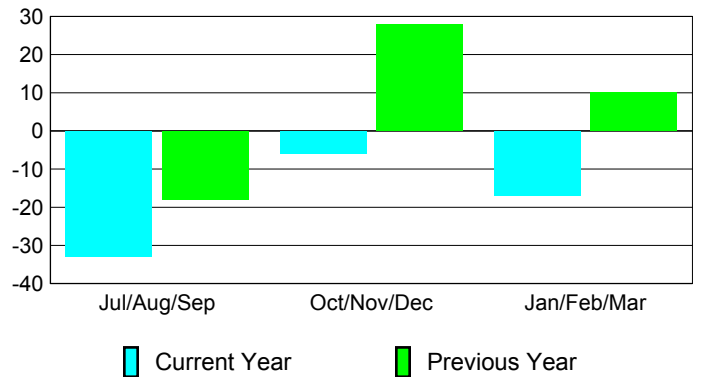

**Membership Results
2009-2010**

**Membership
2008-2009**

Month	Net Memb	Actual New	Actual Dropped	Gain/Loss of	Gain/Loss of
	Goal	Memb	Memb	Memb	Memb
Jul/Aug/Sep	30	24	-57	-33	-18
Oct/Nov/Dec	30	49	-55	-6	28
Jan/Feb/Mar	30	44	-61	-17	10
Totals	90	117	-173	-56	20

Membership Results 2009-2010

Goal, New, Dropped, Gain/Loss

Comparison of Membership Gain/Loss

Current Year Compared to the Previous Year

Gender Comparison 2009-2010

Male

Female