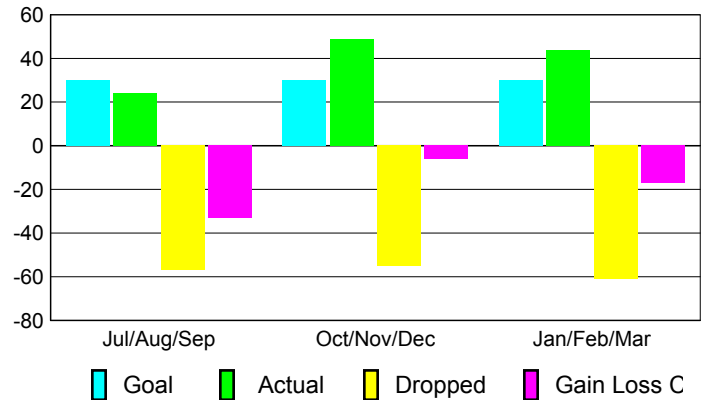

Membership Results 2009-2010

Goal, New, Dropped, Gain/Loss

Comparison of Membership Gain/Loss

Current Year Compared to the Previous Year