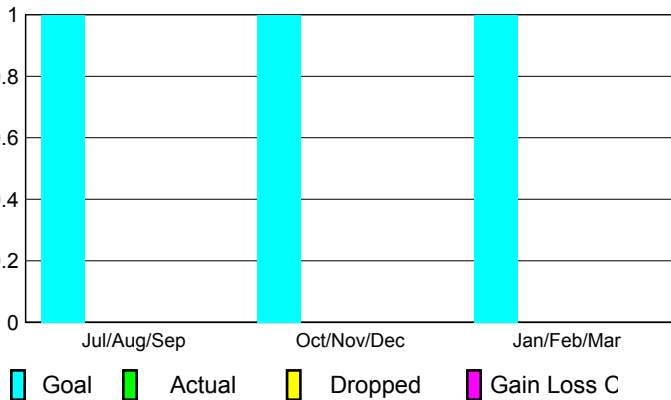

2009-2010 GMT Quarterly Report for District (or Undistricted) **District 23 C**

GMT: **ED J LECIUS**

Location: **CONNECTICUT**

GMT CA: **1**

CLUBS

**Club Results
2009-2010**

**Clubs
2008-2009**

Month	New Club	Actual New	Actual Dropped	Gain/Loss of	Gain/Loss of
	Goal	Clubs	Clubs	Clubs	Clubs
Jul/Aug/Sep	1	0	0	0	0
Oct/Nov/Dec	1	0	0	0	1
Jan/Feb/Mar	1	0	0	0	0
Totals	3	0	0	0	1

Club Results 2009-2010

Goal, New, Dropped, Gain/Loss

Comparison of Club Gain/Loss

Current Year Compared to the Previous Year

YTD Status Quo Clubs 2009-2010

Status Quo Clubs Compared to Status Quo Members

MEMBERSHIP